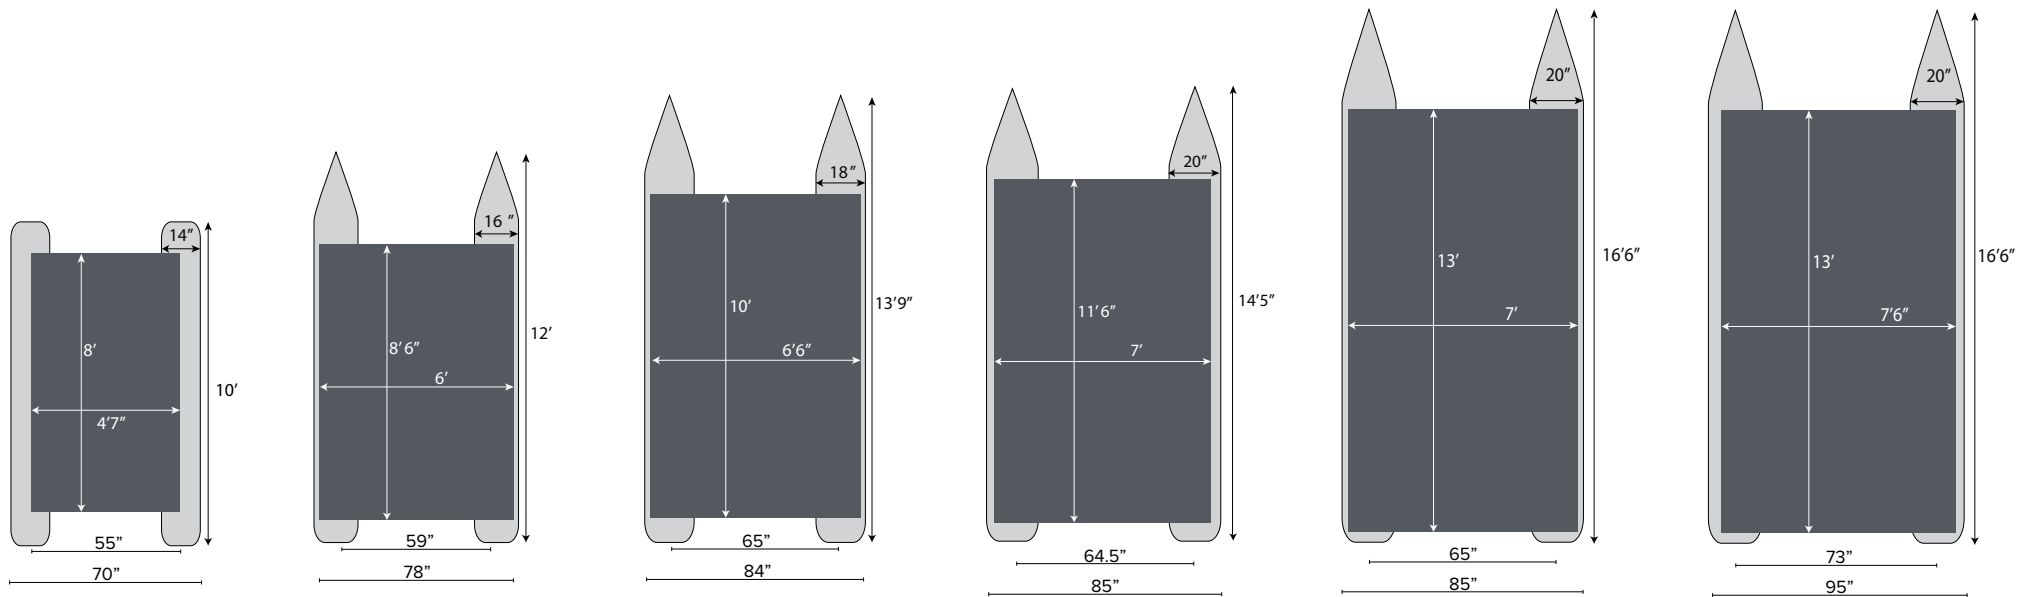

Small Pontoon Boats

Our small pontoon boats are all built with welded aluminum subframes, heavy-gauge pontoons, powder-coated aluminum deck materials, and stainless steel hardware, so they are virtually maintenance-free.

CHAMP	SPORT	PRO	ULTRA	LIL' CRUISER	ELITE
14"	16"	18"	20"	20"	20"
.080"	.080"	.080"	.080"	.080"	.080"
37 sq. ft.	51 sq. ft.	65 sq. ft.	80.5 sq. ft.	91 sq. ft.	97.5 sq. ft.
2	2	4	5	5	5
(2) All-Weather w/ pull-out posts	(2) All-Weather w/ pull-out posts	(2) ProBax w/ fixed pedestals	(3) ProBax w/ fixed pedestals	(2) benches, (1) adj. captain's chair	(4) ProBax w/ fixed pedestals, (1) ProBax w/ adj. pedestal
650 lbs.	800 lbs.	1,000 lbs.	1,200 lbs.	1,000 lbs.	1,300 lbs.
3.5 hp	7 hp	15 hp	20 hp	25 hp	40 hp
250 lbs.	350 lbs.	475 lbs.	650 lbs.	850 lbs.	800 lbs.
200 lbs.	335 lbs.	335 lbs.	386 lbs.	567 lbs.	567 lbs.
17'6"	17'5"	18'6"	19'	21'	21'6"
$4,499	$6,899	$9,899	$10,999	9.8 hp - $23,799 15 hp - $25,179 25 hp - $26,219	25 hp - $26,499 30 hp - $26,999 40 hp - $28,999

Prices do not include tax, title, or license fees. . Prices do not include shipping/delivery. Pricing effective January 2023 and subject to change.